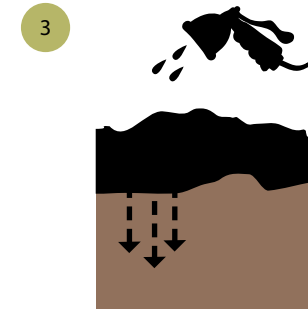

## Application

- Spread mulch over the soil surface to a depth of approximately 50mm

- Keep a small space between mulch and base of plants

- Water in thoroughly when finished, ensuring the water is penetrating the mulch and wetting the soil below

Area may need fewer, heavier irrigations to ensure the plant root zone is wet each time

ensure any irrigation drip lines sit underneath the mulch