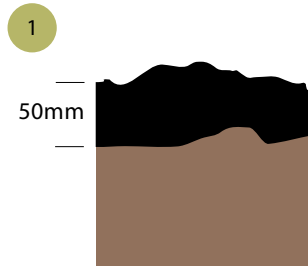

## Application

- Spread mulch over the soil surface to a depth of approximately 50mm

- Keep a small space between mulch and base of plants

- Water in thoroughly when finished, ensuring the water is penetrating the mulch and wetting the soil below