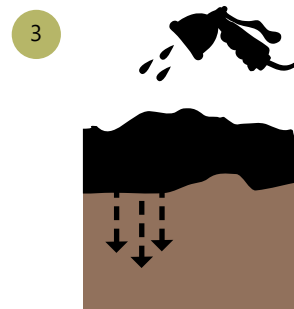

Application

- Spread mulch over the soil surface to a depth of 50-100mm.

- Keep a small space between mulch and base of plants

- Water in thoroughly when finished, and ensure the water is penetrating the mulch and wetting the soil below.

Area may need fewer, heavier irrigations to ensure the plant root zone is wet each time.

ensure any irrigation drip lines sit underneath the mulch

- Prior to use store mulch on a tarpaulin if possible.

Typical Analysis