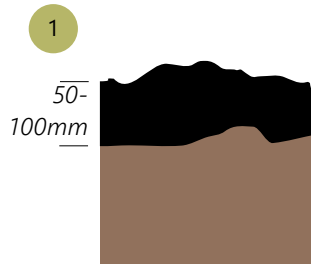

Application

- Spread mulch over the soil surface to a depth of 50-100mm.

- Keep a small space between mulch and base of plants

- Water in thoroughly when finished, and ensure the water is penetrating the mulch and wetting the soil below.